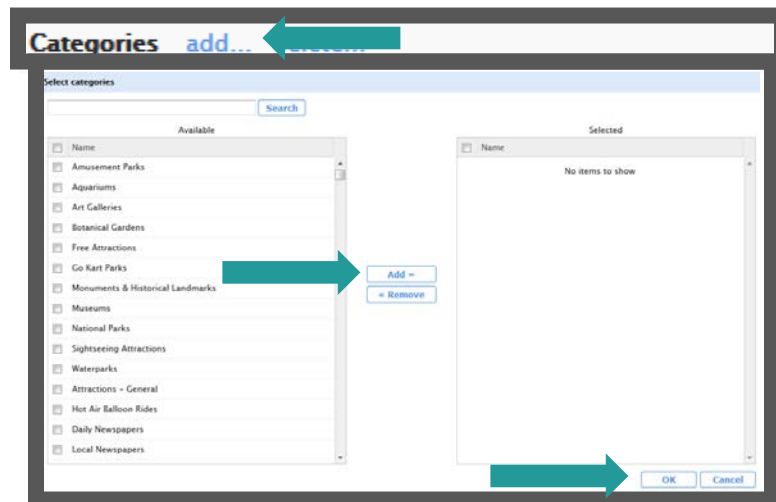

## Selling an SEM Package

1. Complete an SEM proposal: <https://amplified.advertiserreports.com/rip/launch/home>
  - a. To obtain access to, fill out a form on Online Matters: <https://leeenterprises.formstack.com/forms/fulfillmentsupport>
  - b. Login and click on "Estimates" then "New Estimate"

- c. Click "edit" and fill in the "Name" and "Sales Rep" fields

- d. Next click "add" in the Categories section. Select categories that pertain to the campaign, click "Add" and then "OK"

Note: All URLs in this document are links that can be found on OnlineMatters.