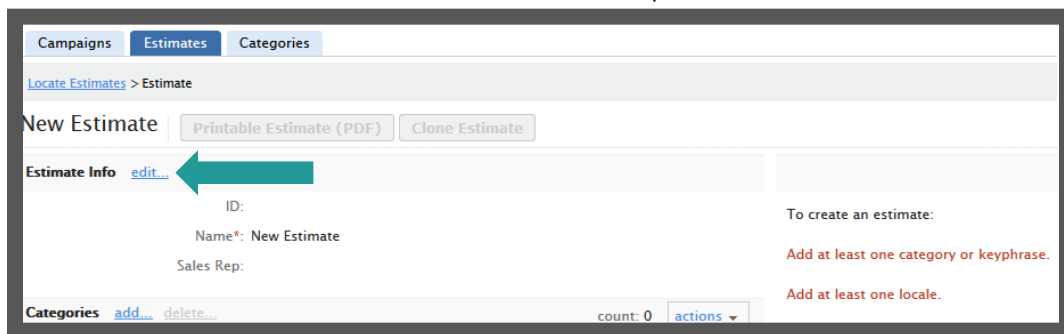

## Selling an SEM Package

1. Complete an SEM proposal: <https://amplified.advertiserreports.com/rip/launch/home>
  - a. To obtain access to, fill out a form on Online Matters: <https://leeenterprises.formstack.com/forms/fulfillmentsupport>
  - b. Login and click on "Estimates" then "New Estimate"

- c. Click "edit" and fill in the "Name" and "Sales Rep" fields

- d. Next click "add" in the Categories section. Select categories that pertain to the campaign, click "Add" and then "OK"

Note: All URLs in this document are links that can be found on OnlineMatters.