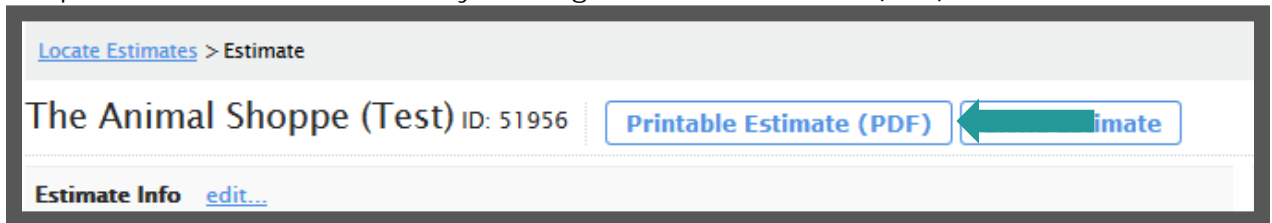

- f. A suggested budget range will appear in the upper right hand side of the page.

Budget	Monthly Budget	Click Estimate - Low †	Click Estimate - High †
Budget 1	$500.00	60	180
Budget 2	$1,000.00	100	300
Budget 3	$1,500.00	130	380
Maximum Budget	$5,544.00	340	1,030

- g. Proposal detail can be found by clicking "Printable Estimate (PDF)"