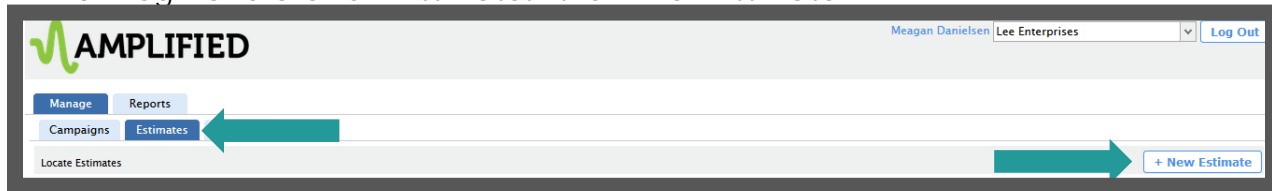

## Selling an SEM Package

1. Complete an SEM proposal: <https://amplified.advertiserreports.com/rip/launch/home>
  - a. To obtain access to, fill out a form on Online Matters: <https://leeenterprises.formstack.com/forms/fulfillmentsupport>
  - b. Login and click on "Estimates" then "New Estimate"

- c. Click "edit" and fill in the "Name" and "Sales Rep" fields

- d. Next click "add" in the Categories section. Select categories that pertain to the campaign, click "Add" and then "OK"

Note: All URLs in this document are links that can be found on OnlineMatters.