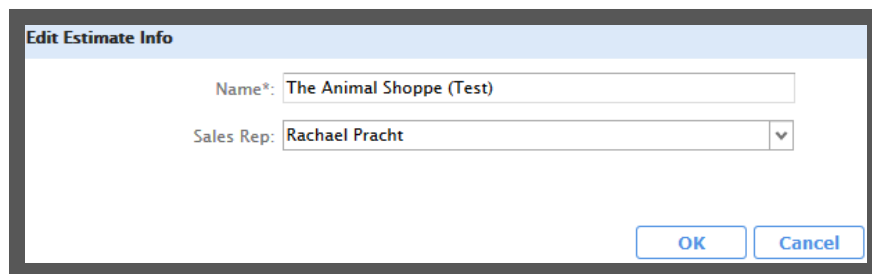

- c. Click "edit" and fill in the "Name" and "Sales Rep" fields

- d. Next click "add" in the Categories section. Select categories that pertain to the campaign, click "Add" and then "OK"

Note: All URLs in this document are links that can be found on OnlineMatters.