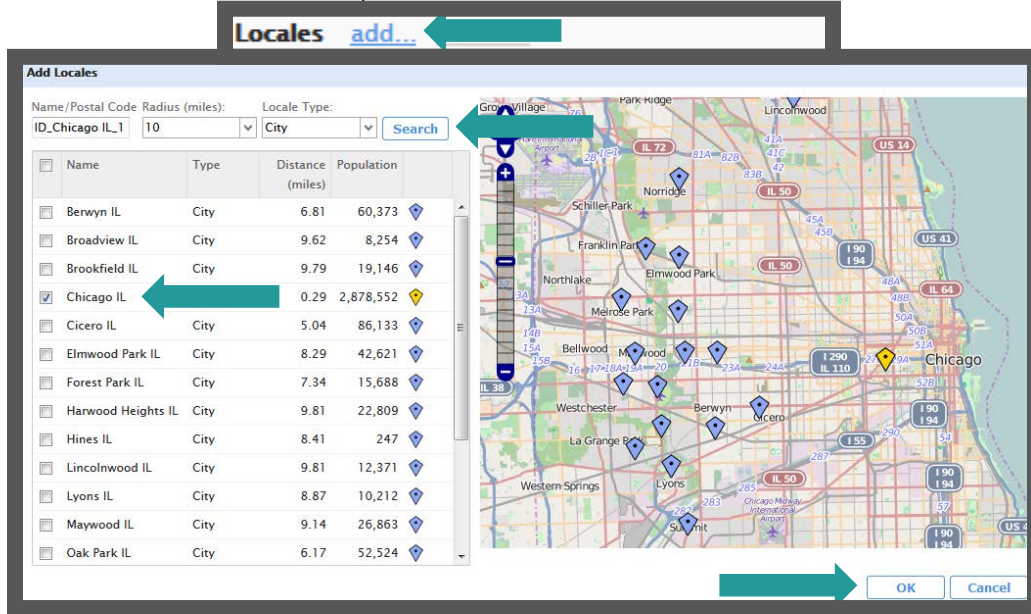

- e. In the Locales section, click "add". Then fill in the search criteria and click "Search". Next select the targets from the search results and click "OK".